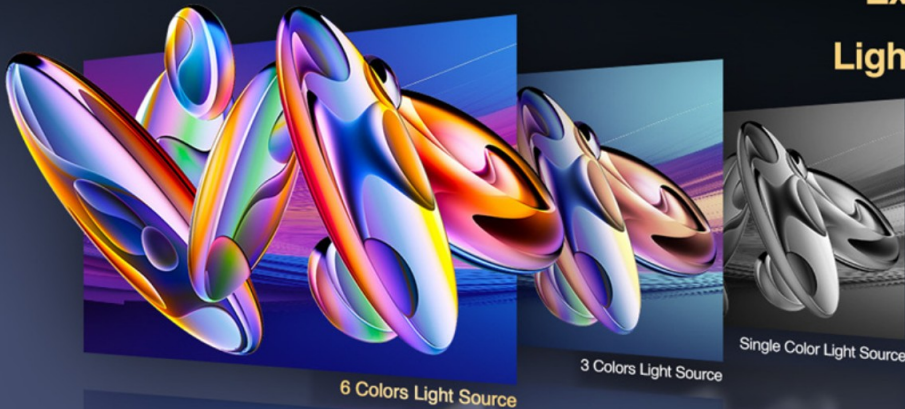

## Exclusive 6-colour LED Light Source Technology

$\Delta E \approx 1^3$

True to life color