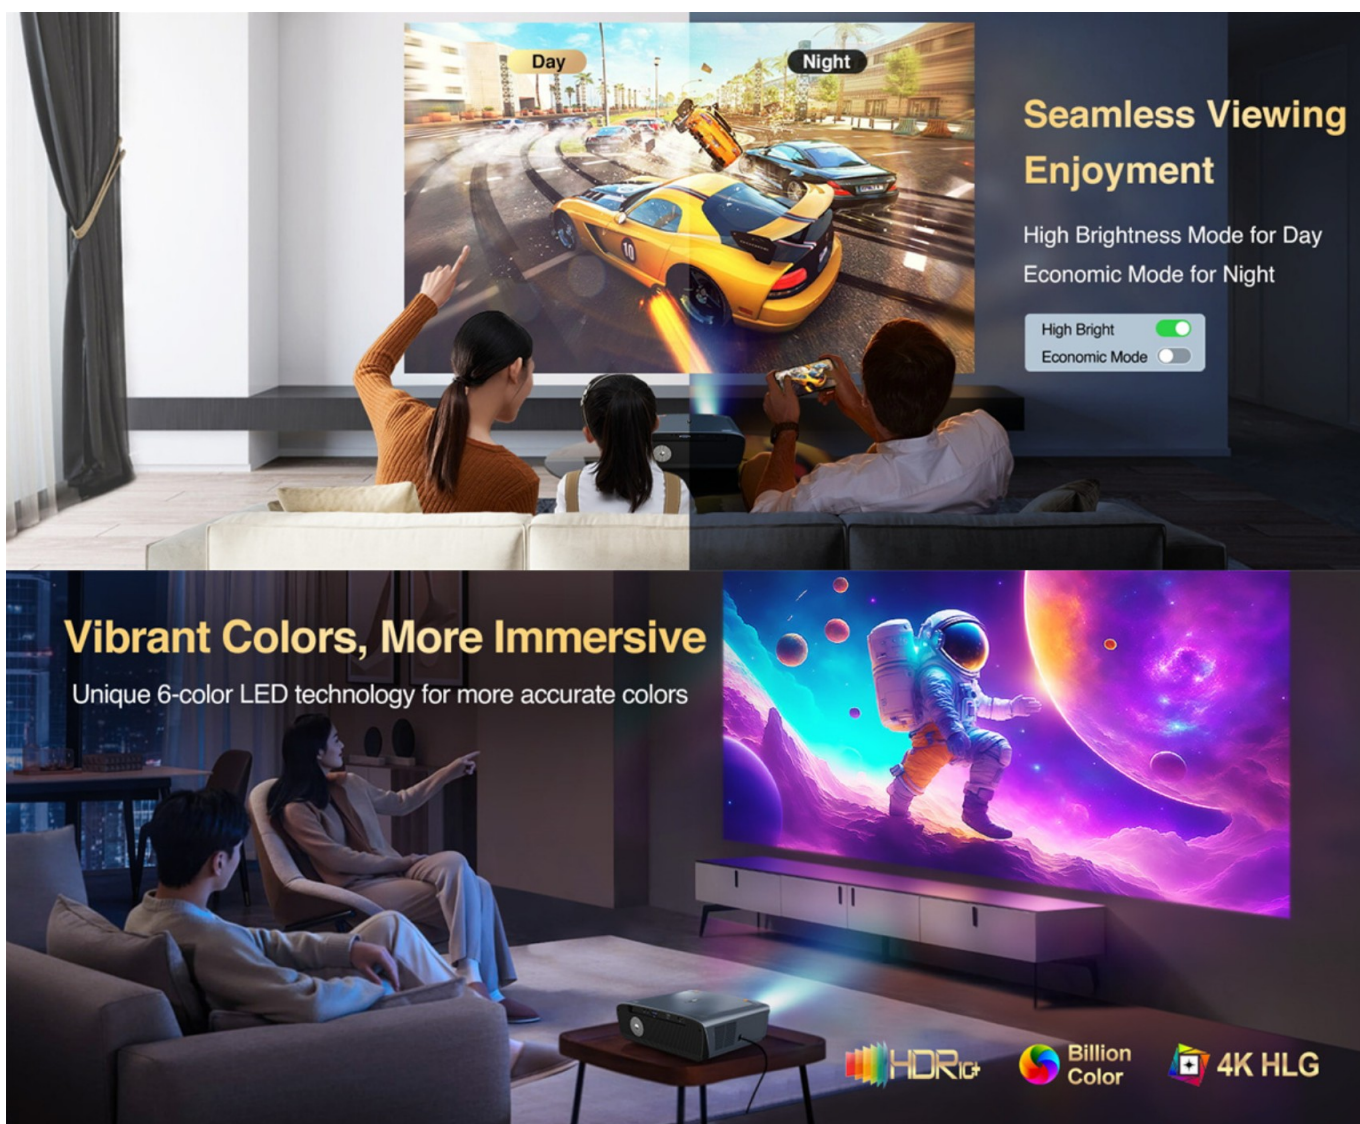

## Brilliant Visual Before Your Eyes

Brighter highlights, sharper details and more vibrant colors come alive

4K  
SUPPORT

1080P  
NATIVE

1900  
ANSI

1080P

720P